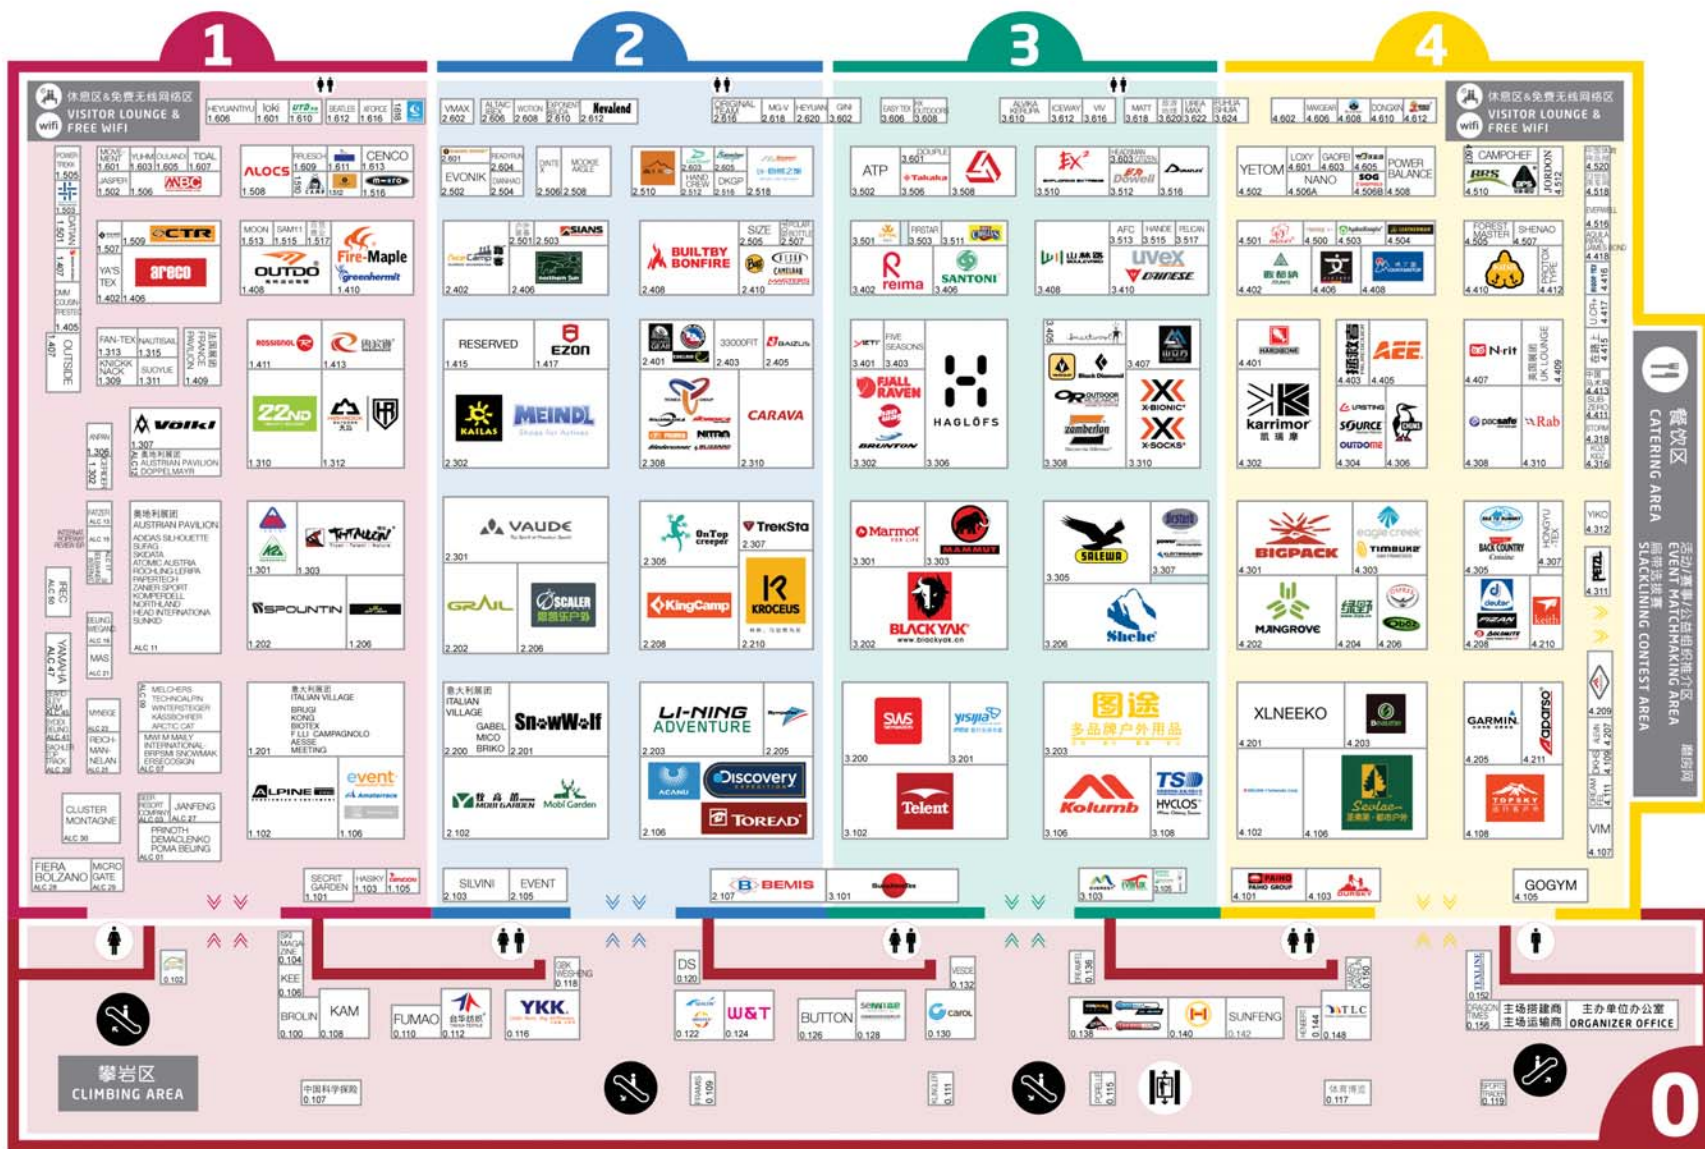

展位分布 Hall Overview

B 地下一层 Basement Floor

- Hall B1
- Hall B2
- Hall B3

- 厕所 TOILET
- 登记中心 REGISTRATION CENTRE
- 休息区 VISITOR LOUNGE
- 免费上网区 FREE WIFI AREA
- 升降电梯 ELEVATOR
- 扶手电梯 ESCALATOR

展位分布图仅作参考,以现场实际安排为准,最终解释权归主办方所有。
Please refer to the allocation on site. The final explanation rights powered by ISPO BEIJING.

展位分布 Hall Overview

A 一层 Ground Floor

- Hall 0 
- Hall 1 
- Hall 2 
- Hall 3 
- Hall 4 

-  厕所 TOILET
-  登记中心 REGISTRATION CENTRE
-  休息区 VISITOR LOUNGE
-  免费上网区 FREE WIFI AREA
-  升降电梯 ELEVATOR
-  扶手电梯 ESCALATOR

展位分布图仅作参考,以现场实际安排为准.最终解释权归主办方所有。
Please refer to the allocation on site. The final explanation rights powered by ISPO BEIJING.